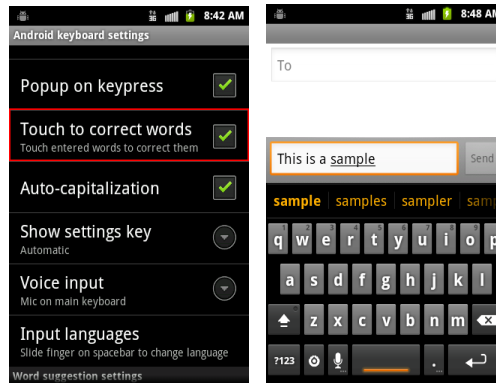

Updated the Color and Design of the Android Keyboard

Updated the Word Selection and Copy/Cut tools.

Added graph for Phone signal and Awake, Screen on, Charging time in the Battery use screen.

Added storage usage status guage for system and USB, RAM in the Manage applications screen.

Added "Touch to correct words" option in the Android Keyboard settings.

Added "Show extra options" option menu when create event or edit event in the Calendar application. If user selected this menu, added two content that "Show me as" and "Privacy".

Two new Menus under Calendar Setup: "Show Me As" and "Privacy"

Added "Lock time zone" option in the Calendar settings screen.

RTOS Kernel (L4)