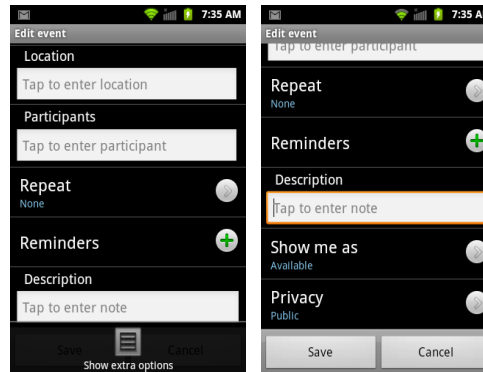

Updated the Color and Design of the Android Keyboard

Updated the Word Selection and Copy/Cut tools.

Added graph for Phone signal and Awake, Screen on, Charging time in the Battery use screen.

Added storage usage status guage for system and USB, RAM in the Manage applications screen.

Added "Touch to correct words" option in the Android Keyboard settings.

Added "Show extra options" option menu when create event or edit event in the Calendar application. If user selected this menu, added two content that "Show me as" and "Privacy".