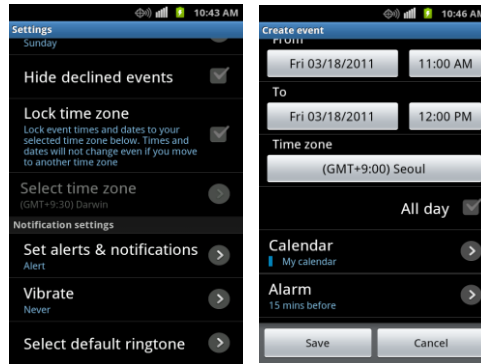

Updated the Color and Design of the Android Keyboard

Updated the Word Selection and Copy/Cut tools.

Added graph for Phone signal and Awake, Screen on, Charging time in the Battery use screen.

Added storage usage status guage for system and USB, RAM in the Manage applications screen.

Added "Touch to correct words" option in the Android Keyboard settings.

Added "Show extra options" option menu when create event or edit event in the Calendar application. If user selected this menu, added two content that "Show me as" and "Privacy".

Two new Menus under Calendar Setup: "Show Me As" and "Privacy"

Added "Lock time zone" option in the Calendar settings screen.

RTOS Kernel (L4)