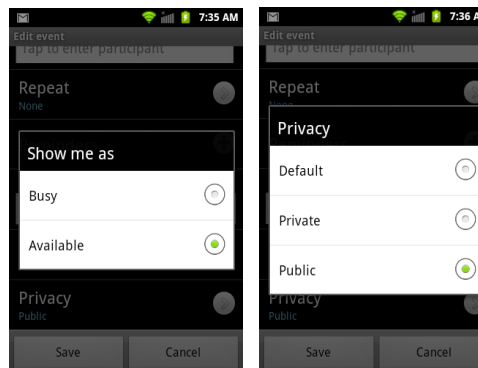

Updated the Color and Design of the Android Keyboard

Updated the Word Selection and Copy/Cut tools.

Added graph for Phone signal and Awake, Screen on, Charging time in the Battery use screen.

Added storage usage status guage for system and USB, RAM in the Manage applications screen.

Added "Touch to correct words" option in the Android Keyboard settings.

Added "Show extra options" option menu when create event or edit event in the Calendar application. If user selected this menu, added two content that "Show me as" and "Privacy".

Two new Menus under Calendar Setup: "Show Me As" and "Privacy"

Added "Lock time zone" option in the Calendar settings screen.

RTOS Kernel (L4)