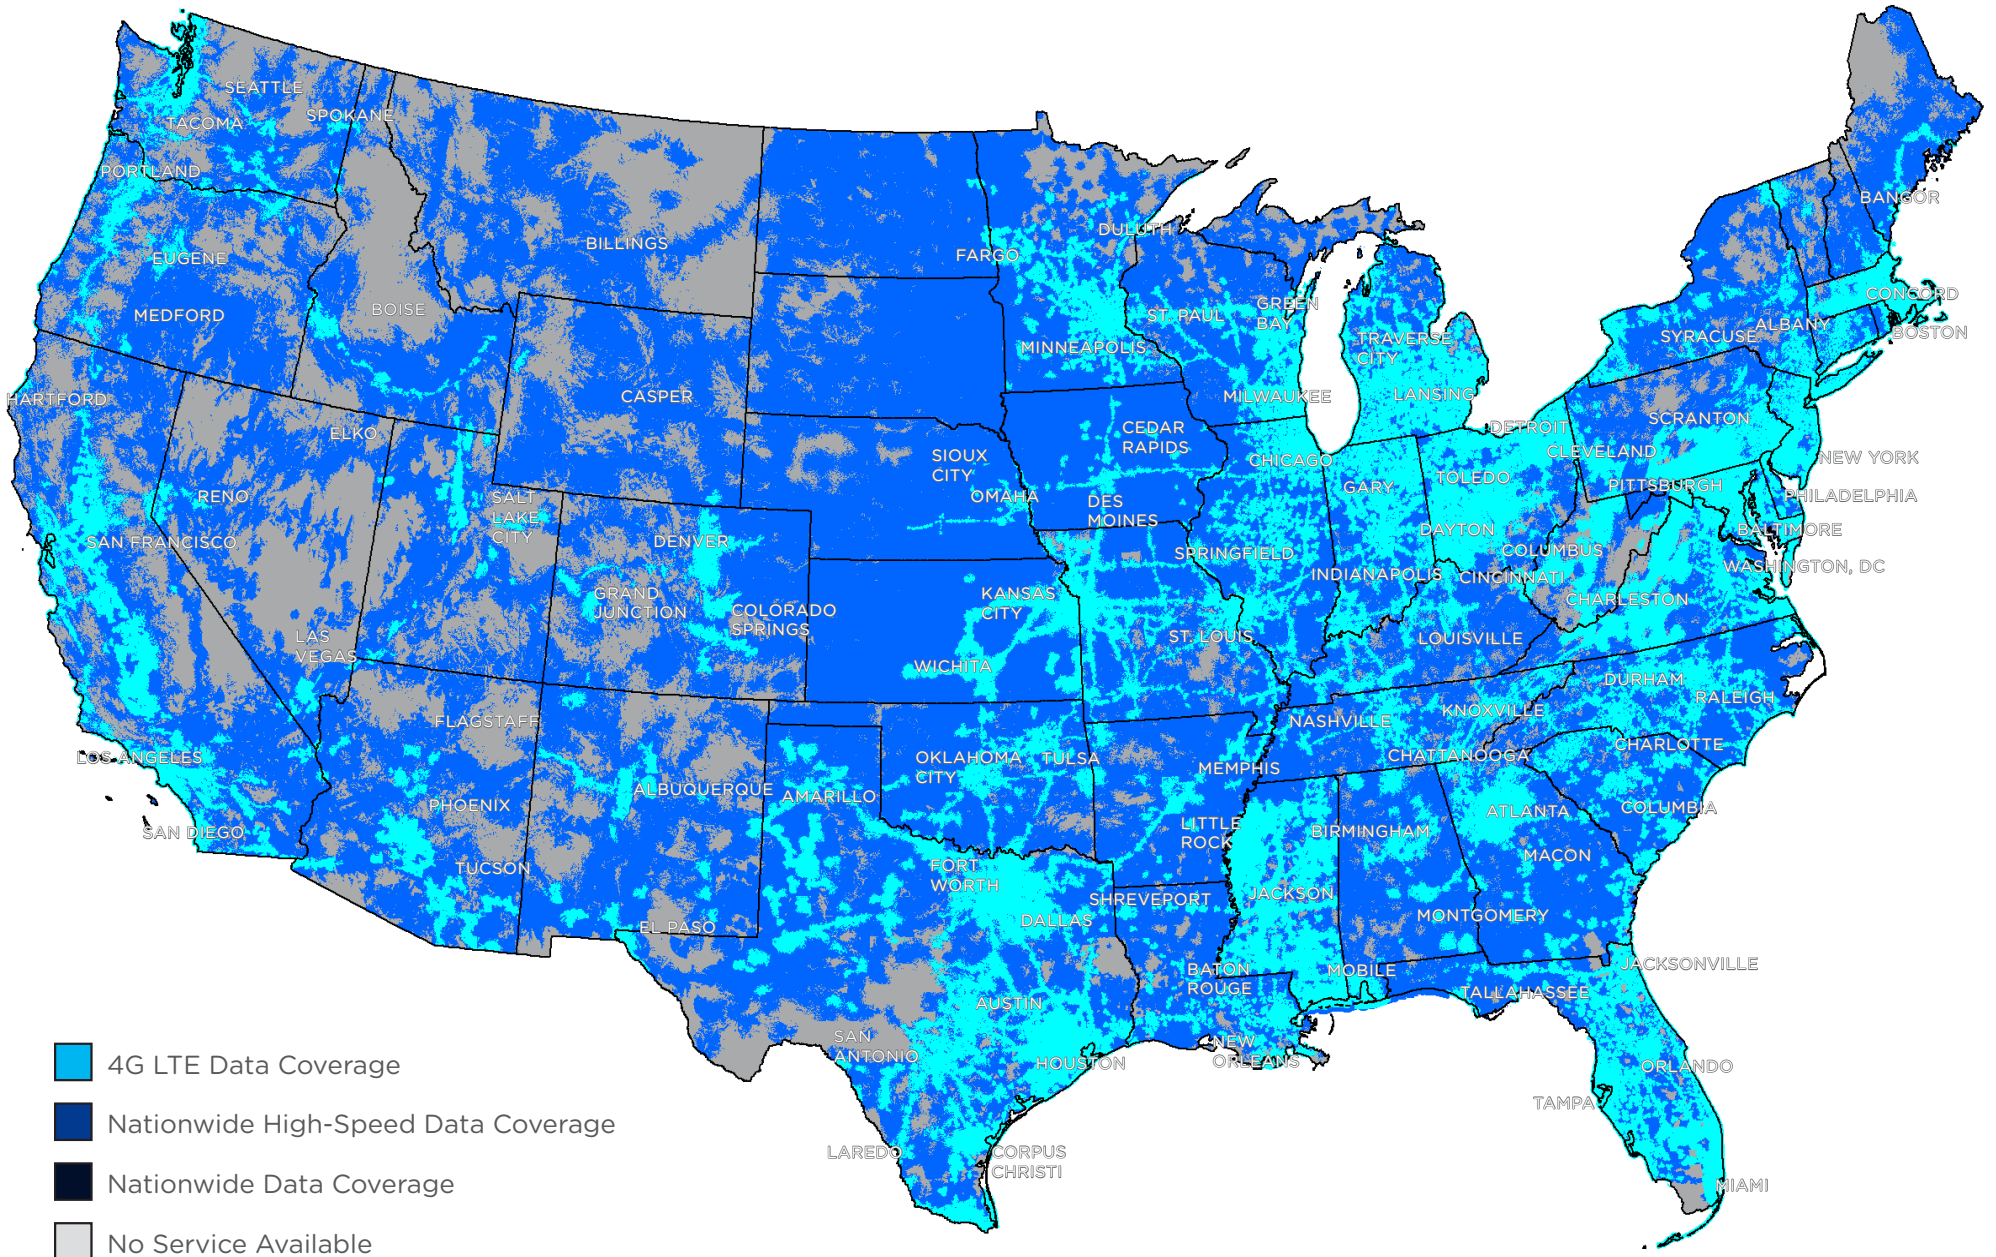

Post Pay Nationwide Data

- 4G LTE Data Coverage
- Nationwide High-Speed Data Coverage
- Nationwide Data Coverage
- No Service Available

Actual wireless coverage may vary due to atmospheric conditions, customer equipment and/or system limitations. Map is a generalization intended for illustrative purposes. National coverage may depict licensed areas rather than an approximation of the coverage level. In areas that do not depict any particular type of coverage, users may find areas where they can use their mobile devices outdoors and in some vehicles. Authorization may be required to use your phone outside of the continental United States. Please call toll-free 1-855-CSPIRE5 (277-4735) for details. ©2017 C Spire Wireless. All rights reserved.